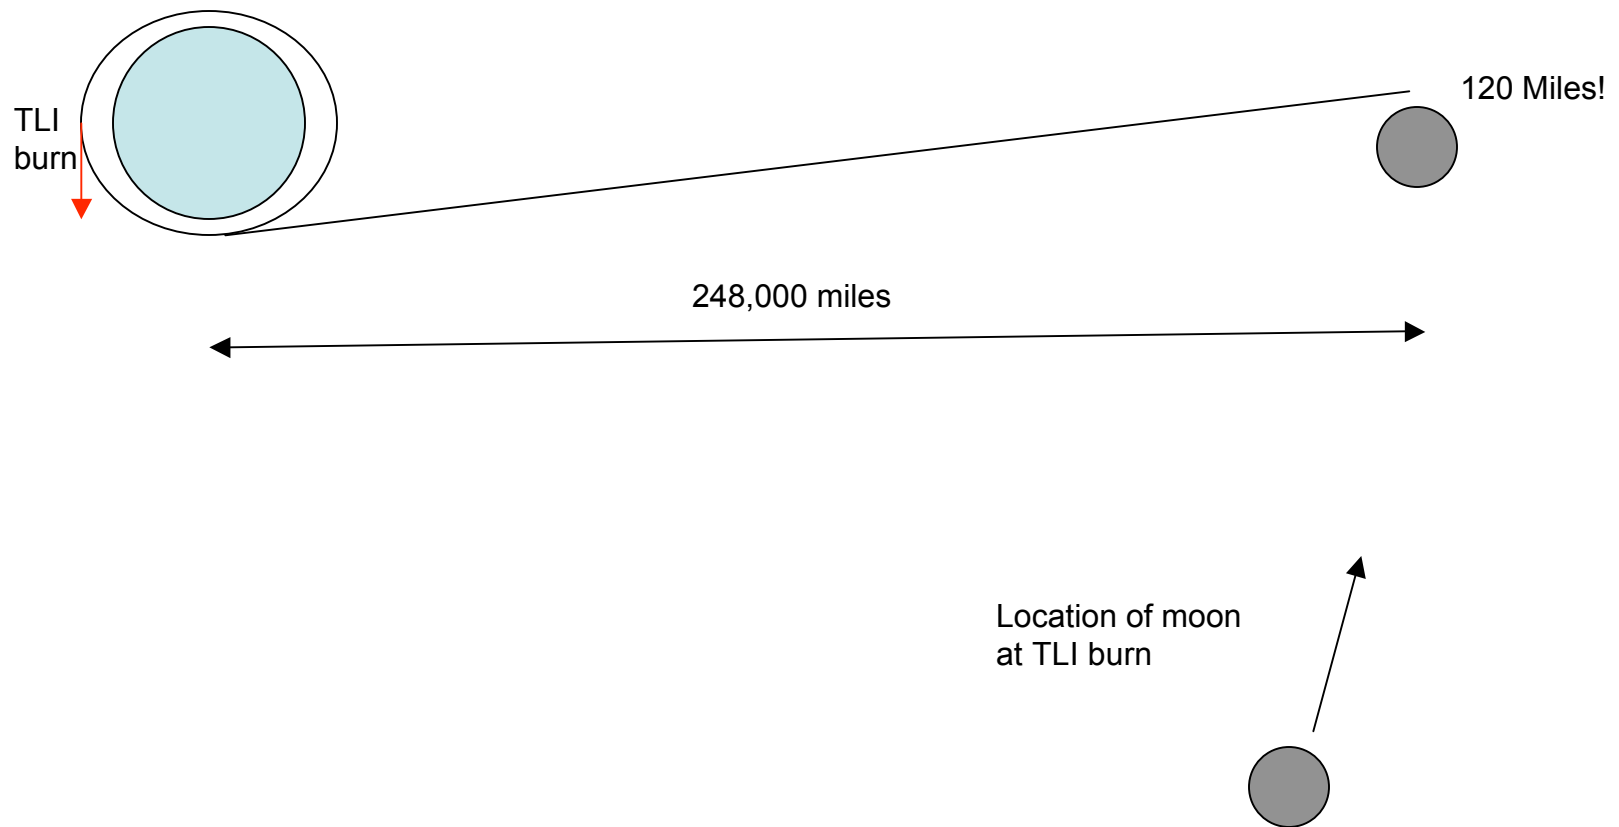

LOS = Loss of Signal

PTC = Passive Thermal Control

SPS = Service Propulsion System

TEI = Trans Earth Injection

TLI = Trans Lunar Injection

**APOLLO COMMAND AND SERVICE MODULES AND LAUNCH ESCAPE SYSTEM**

# Milestones to the Moon...

It takes 3 days for translunar flight, so shoot where moon is GOING to be.....