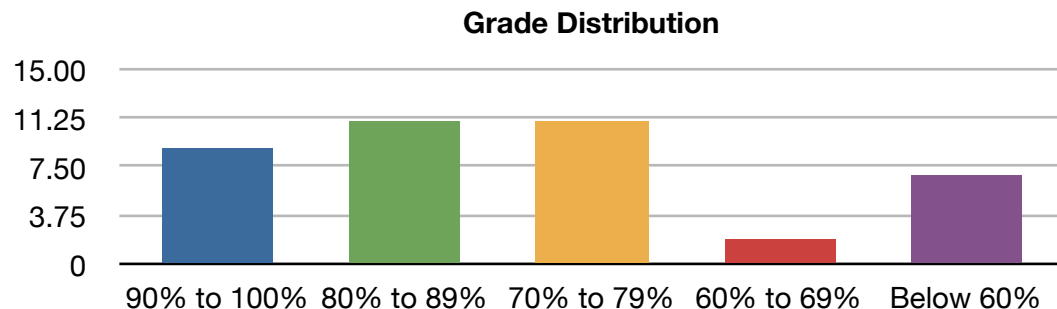

Handle	HW#0	HW#1	HW#3	HW#2	HW#4	HW#5	Midterm #1	Midterm#2	HW Total	Attendance	Total
lilbear	10.0	12.5	12.5	15.0		19.5	41.0	59.0	69.5	15	49%
mavrick	19.0	25.0	23.5	29.0	22.5	29.5	78.0	84.0	148.5	24	88%
me	20.0	15.0	18.0	23.0	19.5		90.0	91.0	95.5	22	78%
mssm07	18.0	20.5		28.0	22.0	23.5	69.0	80.0	112.0	20	73%
mtech	19.0		22.0	26.0	23.0	23.5	70.0	82.0	113.5	21	75%
pluto	19.5	26.0	20.0	30.0	23.5	24.5	61.0	75.0	143.5	24	81%
purple	18.0	21.0	19.5	29.0	26.0	25.5	73.0	76.0	139.0	25	83%
rider	20.0	21.5	21.5	29.0	22.0	24.0	73.0	78.0	138.0	24	83%
roxy	11.0				21.0	24.0	45.0	52.0	56.0	14	44%
seolpride	20.0	24.0				27.5	65.0	61.0	71.5	15	55%
spooky	19.0	12.5	17.0	23.0	17.5	24.0	57.0	82.0	113.0	26	75%
steroids	20.0	25.0	25.0	30.0	25.0	27.5	94.0	89.0	152.5	26	95%
thegreat			15.0	28.5	17.0	23.5	60.0	88.0	84.0	24	69%
toby	17.0	17.0	22.0		24.0	22.5	54.0	90.0	102.5	20	70%
turbosilvia	17.0	18.0	21.5	25.5	16.5	23.0	51.0	71.0	121.5	21	70%
uriel	20.0	23.5	18.0	24.0	26.0	28.0	73.0	90.0	139.5	20	83%
vangaurd							62.0		0.0	12	22%
winz	18.0	19.5	21.5	26.0	23.0	22.5	51.0	85.0	130.5	23	77%
xplicit	19.0	23.0	20.0	24.5	23.5	20.5	77.0	70.0	130.5	15	74%
	18.2	20.7	22.1	27.0	22.9	25.3	70.9	80.3	117.3	21	75%

Grade Range	Number of Students
90% to 100%	9
80% to 89%	11
70% to 79%	11
60% to 69%	2
Below 60%	7