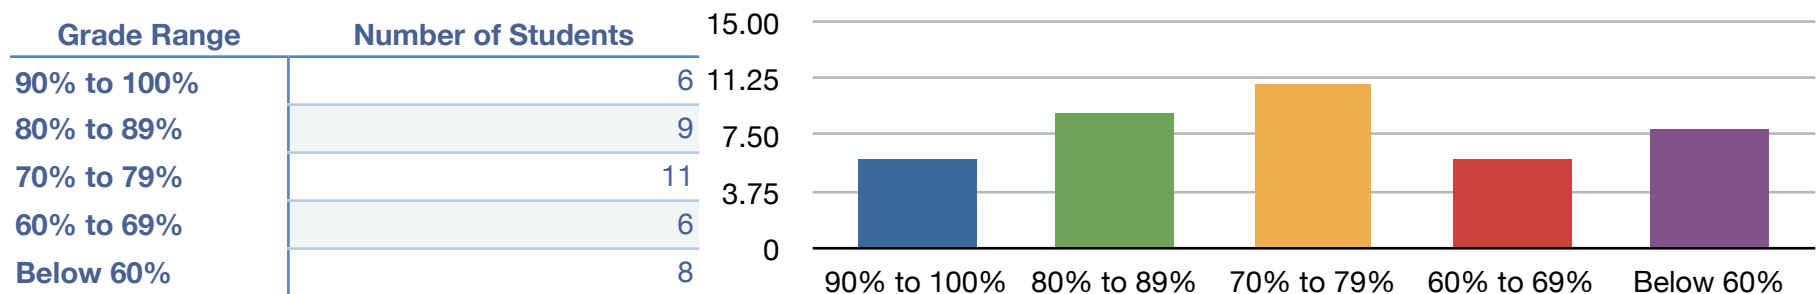

Handle	HW#0	HW#1	HW#3	HW#2	HW#4	HW#5	HW#6	HW#7	HW#8	HW#9	Midterm #1
lilbear	10.0	12.5	12.5	15.0		19.5		18.5	19.0		41.0
mavrick	19.0	25.0	23.5	29.0	22.5	29.5	23.0	26.0	25.0	27.5	78.0
me	20.0	15.0	18.0	23.0	19.5			22.5			90.0
mssm07	18.0	20.5		28.0	22.0	23.5	18.0	23.5	22.0	25.0	69.0
mtech	19.0		22.0	26.0	23.0	23.5		22.5		26.5	70.0
pluto	19.5	26.0	20.0	30.0	23.5	24.5	20.5	19.0	26.5	28.0	61.0
purple	18.0	21.0	19.5	29.0	26.0	25.5	21.0	25.0	26.5	27.0	73.0
rider	20.0	21.5	21.5	29.0	22.0	24.0	21.0	25.0	30.5	24.0	73.0
roxy	11.0				21.0	24.0	23.0				45.0
seolpride	20.0	24.0				27.5					65.0
spooky	19.0	12.5	17.0	23.0	17.5	24.0	21.5	24.0	26.0	27.5	57.0
steroids	20.0	25.0	25.0	30.0	25.0	27.5	26.0	22.0	27.0	30.0	94.0
thegreat			15.0	28.5	17.0	23.5	23.0	18.0	25.5	25.0	60.0
toby	17.0	17.0	22.0		24.0	22.5	19.0	24.5	25.0	27.0	54.0
turbosilvia	17.0	18.0	21.5	25.5	16.5	23.0	20.0	20.5	9.0	24.5	51.0
uriel	20.0	23.5	18.0	24.0	26.0	28.0	23.5	16.5	26.5	27.5	73.0
vanguard								24.5			62.0
winz	18.0	19.5	21.5	26.0	23.0	22.5	20.5	21.5	22.0	25.0	51.0
xplicit	19.0	23.0	20.0	24.5	23.5	20.5	20.0	19.0	23.5	28.0	77.0
	18.1	20.6	22.0	26.8	22.9	25.3	22.6	21.6	24.7	26.8	70.9