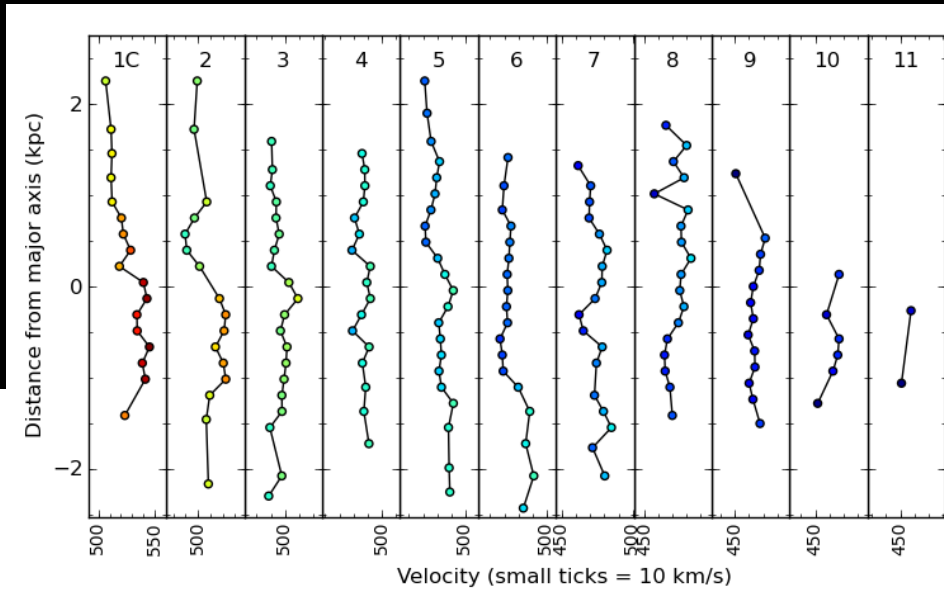

NGC 4631

- East and West fields

- West (approaching) is completely edge-on
- No lagging component

- East (receding) shows signs of significant warp in lower half