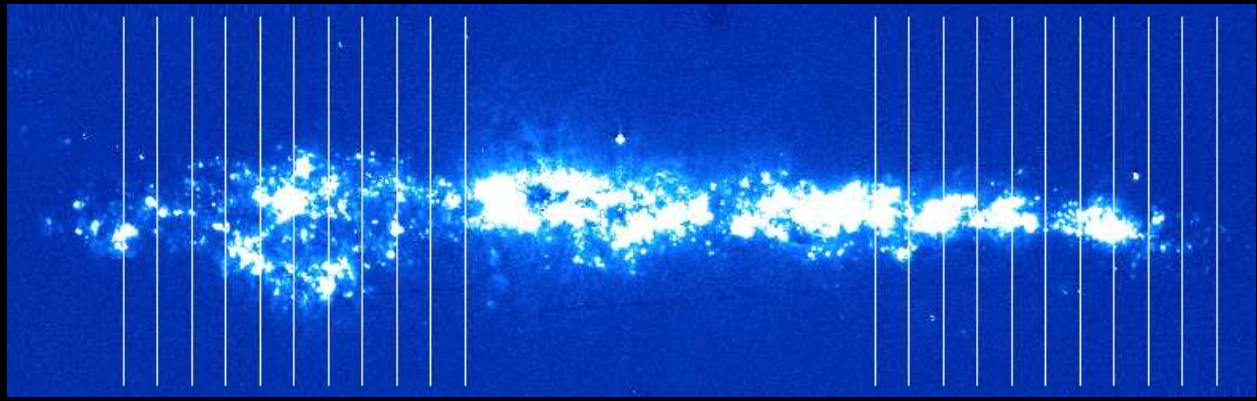

NGC 4631

- East and West fields

- West (approaching) is completely edge-on
- No lagging component

- East (receding) shows signs of significant warp in lower half