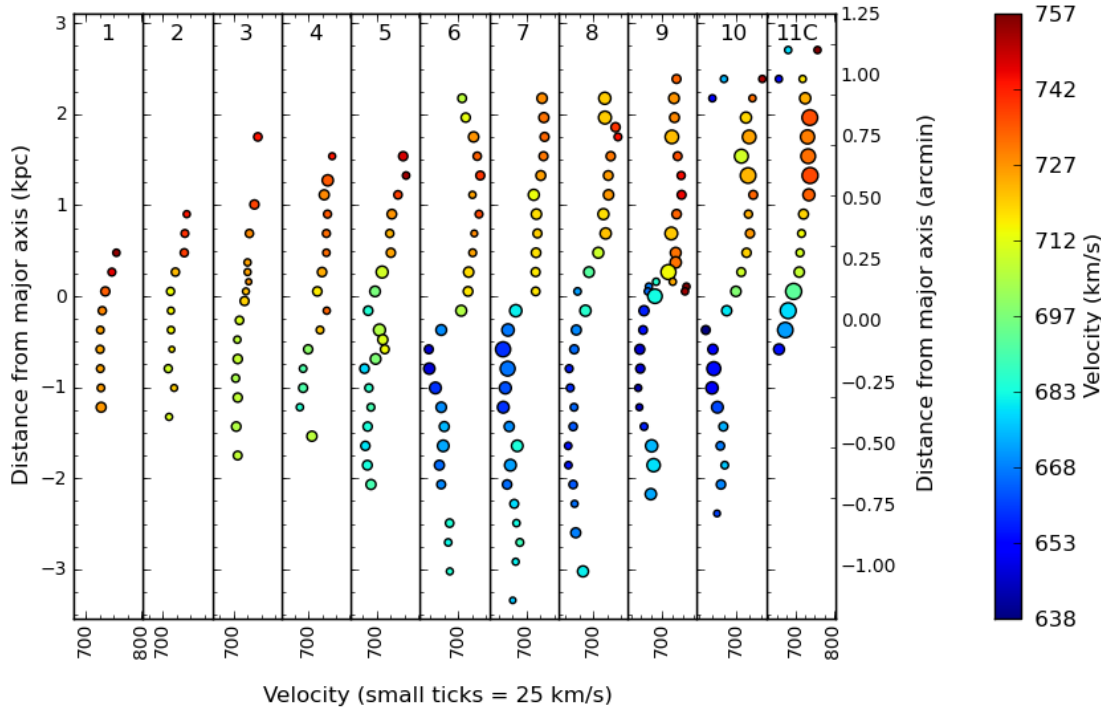

NGC 4631

- East and West fields

- West (approaching) is completely edge-on
- No lagging component

- East (receding) shows signs of significant warp in lower half